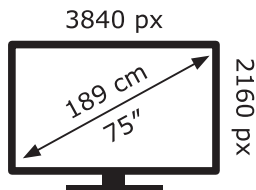

ENERG ⚡

LG Electronics

75QNED913QA

128 kWh/1000h

ABCDEF**G**

220 kWh/1000h

2019/2013